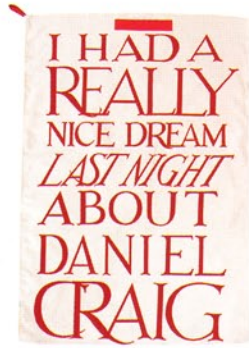

# NOW CHRISTMAS HOT LIST

Laser turntable for playing vinyl records, approx £4,900, ELP

Cotton tea towel, £6, Emma Bridgewater

'White Noël' red tea in white glass holder, approx £34, Mariage Frères

Crystal 'Lume' champagne flute by John Rocha for Waterford Crystal, £120 per pair, Selfridges

Wool 'Bloom' rug (183cm sq), £1,600, Jocelyn Warner

Hamper with six bottles of red, white and ros Chateau de Léoube wine, £80, Daylesford Orgc

Almond oil soaps by Dr Harris & Co, £17.95 for three, The General Trading Company