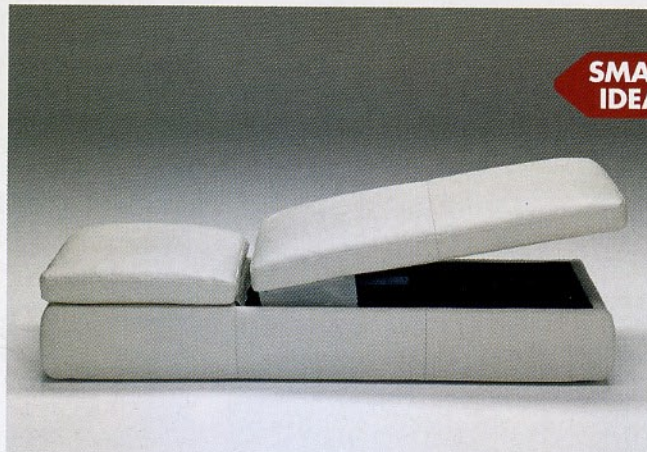

SMART IDEA!