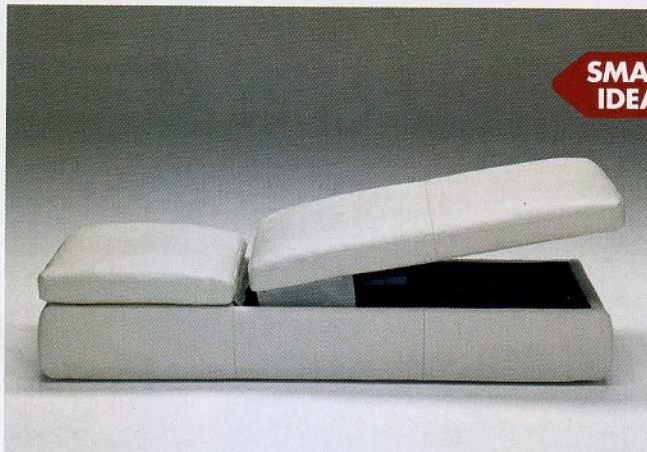

SMART IDEA!