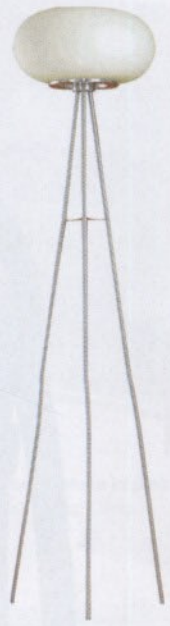

239

**GREAT SHOPPING
IDEAS – FROM
UNDER £5!**

Easy update

TRIPOD FLOOR LAMPS

A key trend for 2009, retro-style lighting will add interest to your space

Yves powder-coated tripod, £81.60, and Grande shade, £64.60, Habitat

Adjustable tripod lamp with brass base, £142.89, OKA

Black fabric tripod floor lamp, £99, Dwell

Eglo Optica modern tripod floor light, £104, Direct Light

Black/Gold Leaf Metallic lampshade and base, £290, Jocelyn Warner

Santa & Cole 'tripode' floor lamp with red amber shade, £399, Utility Design

Tripod wooden floor lamp, £209, The Cotswold Company

Tripod lamp stand, £39.98, and Yolanda drum shade, £16.98, B&Q

REMEMBER...