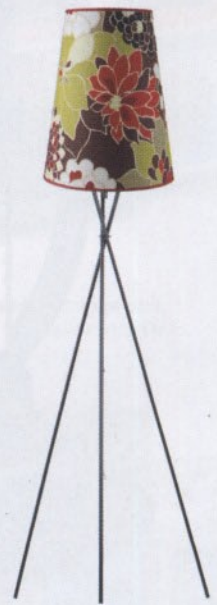

Adjustable tripod lamp with brass base, £142.89, OKA

Black fabric tripod floor lamp, £99, Dwell

Eglo Optica modern tripod floor light, £104, Direct Light

Black/Gold Leaf Metallic lampshade and base, £290, Jocelyn Warner

Santa & Cole 'tripode' floor lamp with red amber shade, £399, Utility Design

Tripod wooden floor lamp, £209, The Cotswold Company

Tripod lamp stand, £39.98, and Yolanda drum shade, £16.98, B&Q

REMEMBER...