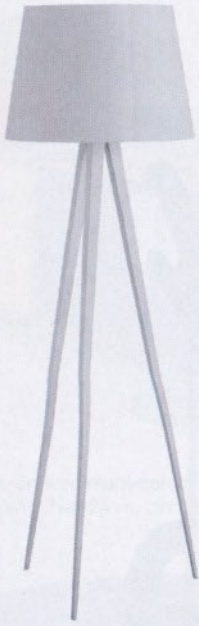

239

**GREAT SHOPPING
IDEAS – FROM
UNDER £5!**

Easy update

TRIPOD FLOOR LAMPS

A key trend for 2009, retro-style lighting will add interest to your space

Yves powder-coated tripod, £81.60, and Grande shade, £64.60, Habitat

Adjustable tripod lamp with brass base, £142.89, OKA

Black fabric tripod floor lamp, £99, Dwell

Eglo Optica modern tripod floor light, £104, Direct Light

Black/Gold Leaf Metallic lampshade and base, £290, Jocelyn Warner

Santa & Cole 'tripode' floor lamp with red amber shade, £399, Utility Design

Tripod wooden floor lamp, £209, The Cotswold Company

Tripod lamp stand, £39.98, and Yolanda drum shade, £16.98, B&Q

REMEMBER...