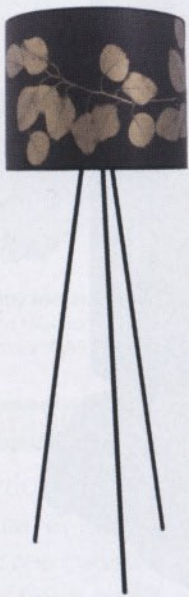

239

**GREAT SHOPPING
IDEAS – FROM
UNDER £5!**

Easy update

TRIPOD FLOOR LAMPS

A key trend for 2009, retro-style lighting will add interest to your space

Yves powder-coated tripod, £81.60, and Grande shade, £64.60, Habitat

Adjustable tripod lamp with brass base, £142.89, OKA

Black fabric tripod floor lamp, £99, Dwell

Eglo Optica modern tripod floor light, £104, Direct Light

Black/Gold Leaf Metallic lampshade and base, £290, Jocelyn Warner

Santa & Cole 'tripode' floor lamp with red amber shade, £399, Utility Design

Tripod wooden floor lamp, £209, The Cotswold Company

Tripod lamp stand, £39.98, and Yolanda drum shade, £16.98, B&Q

REMEMBER...